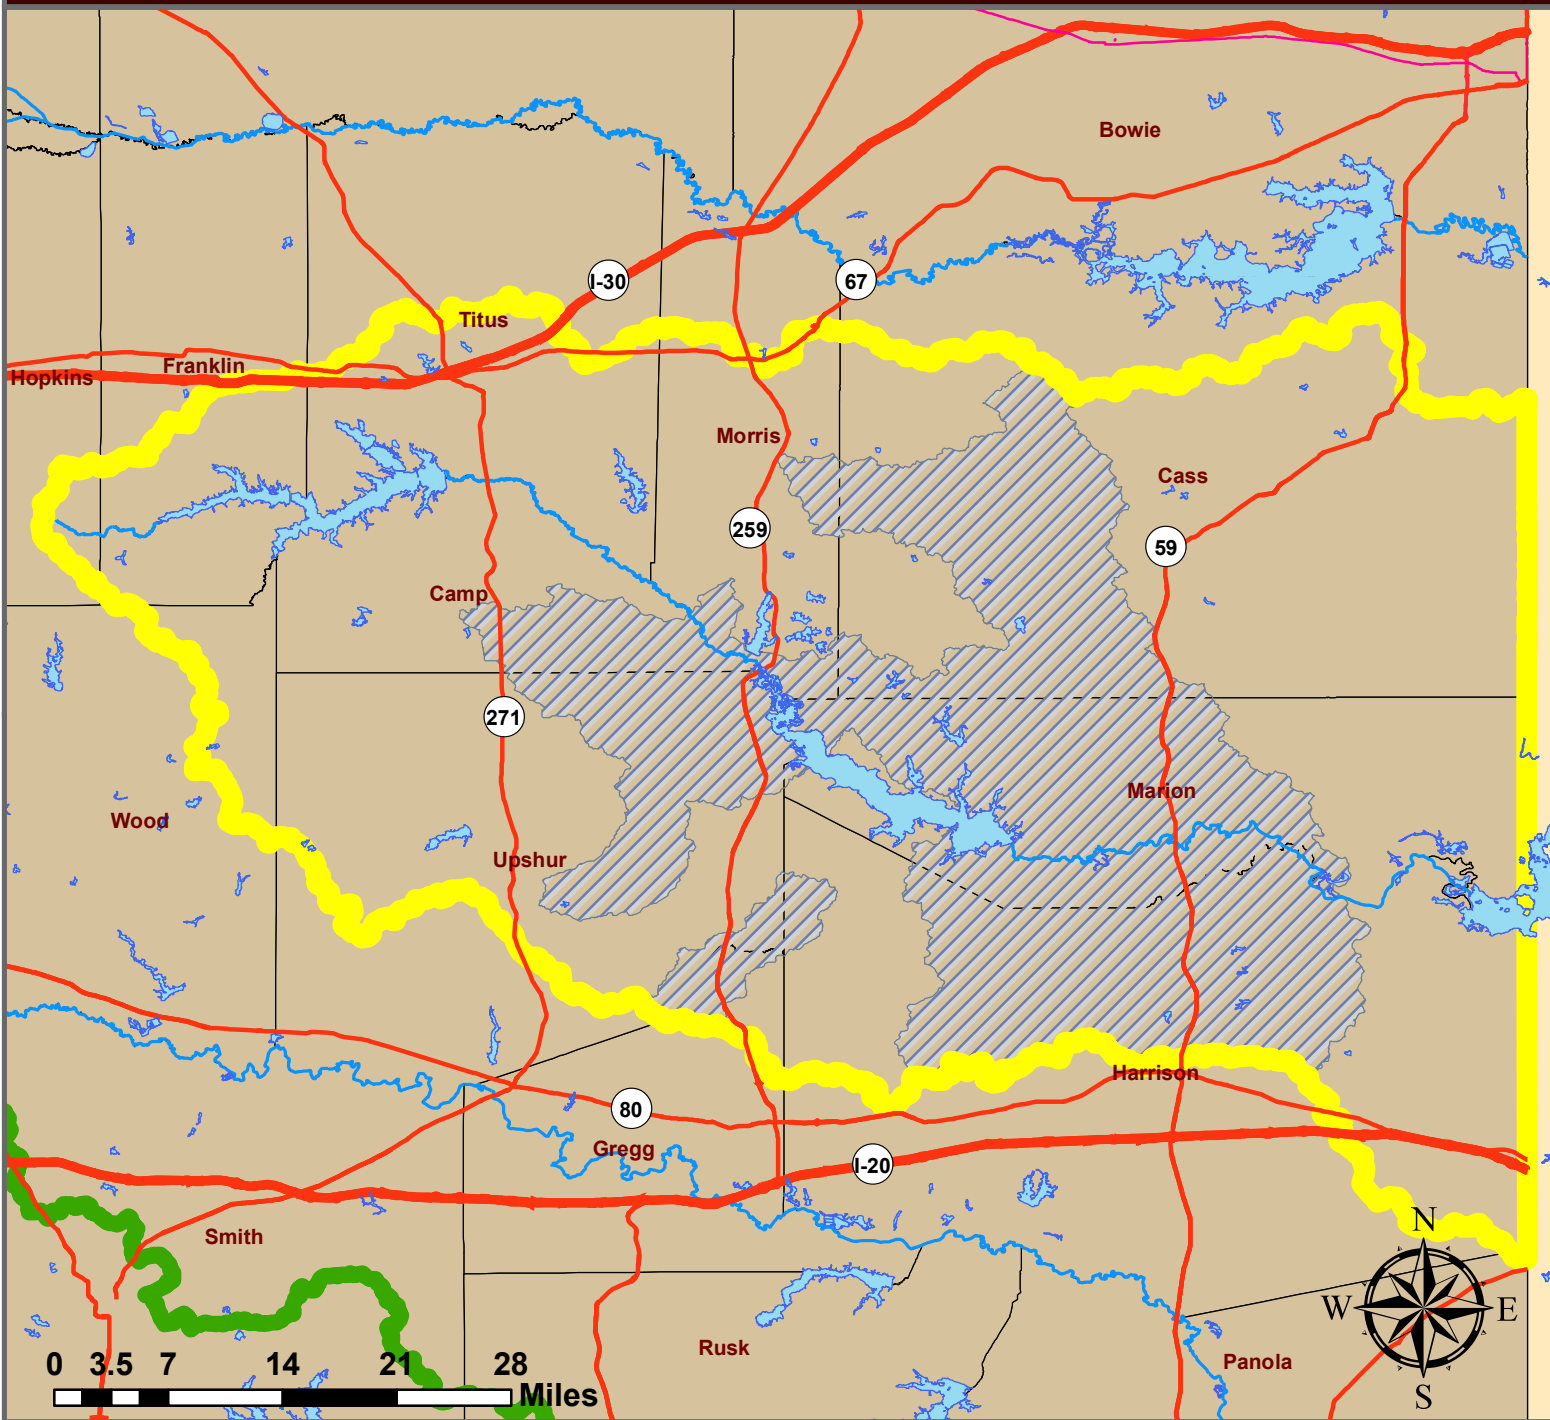

# Neches River and Cypress Basin Watershed Restoration Program

## Cypress Basin - Eligible Area

**Cypress Basin Watershed Boundary - This area is eligible for funding**

**High Priority Watersheds**

**Major Roads**